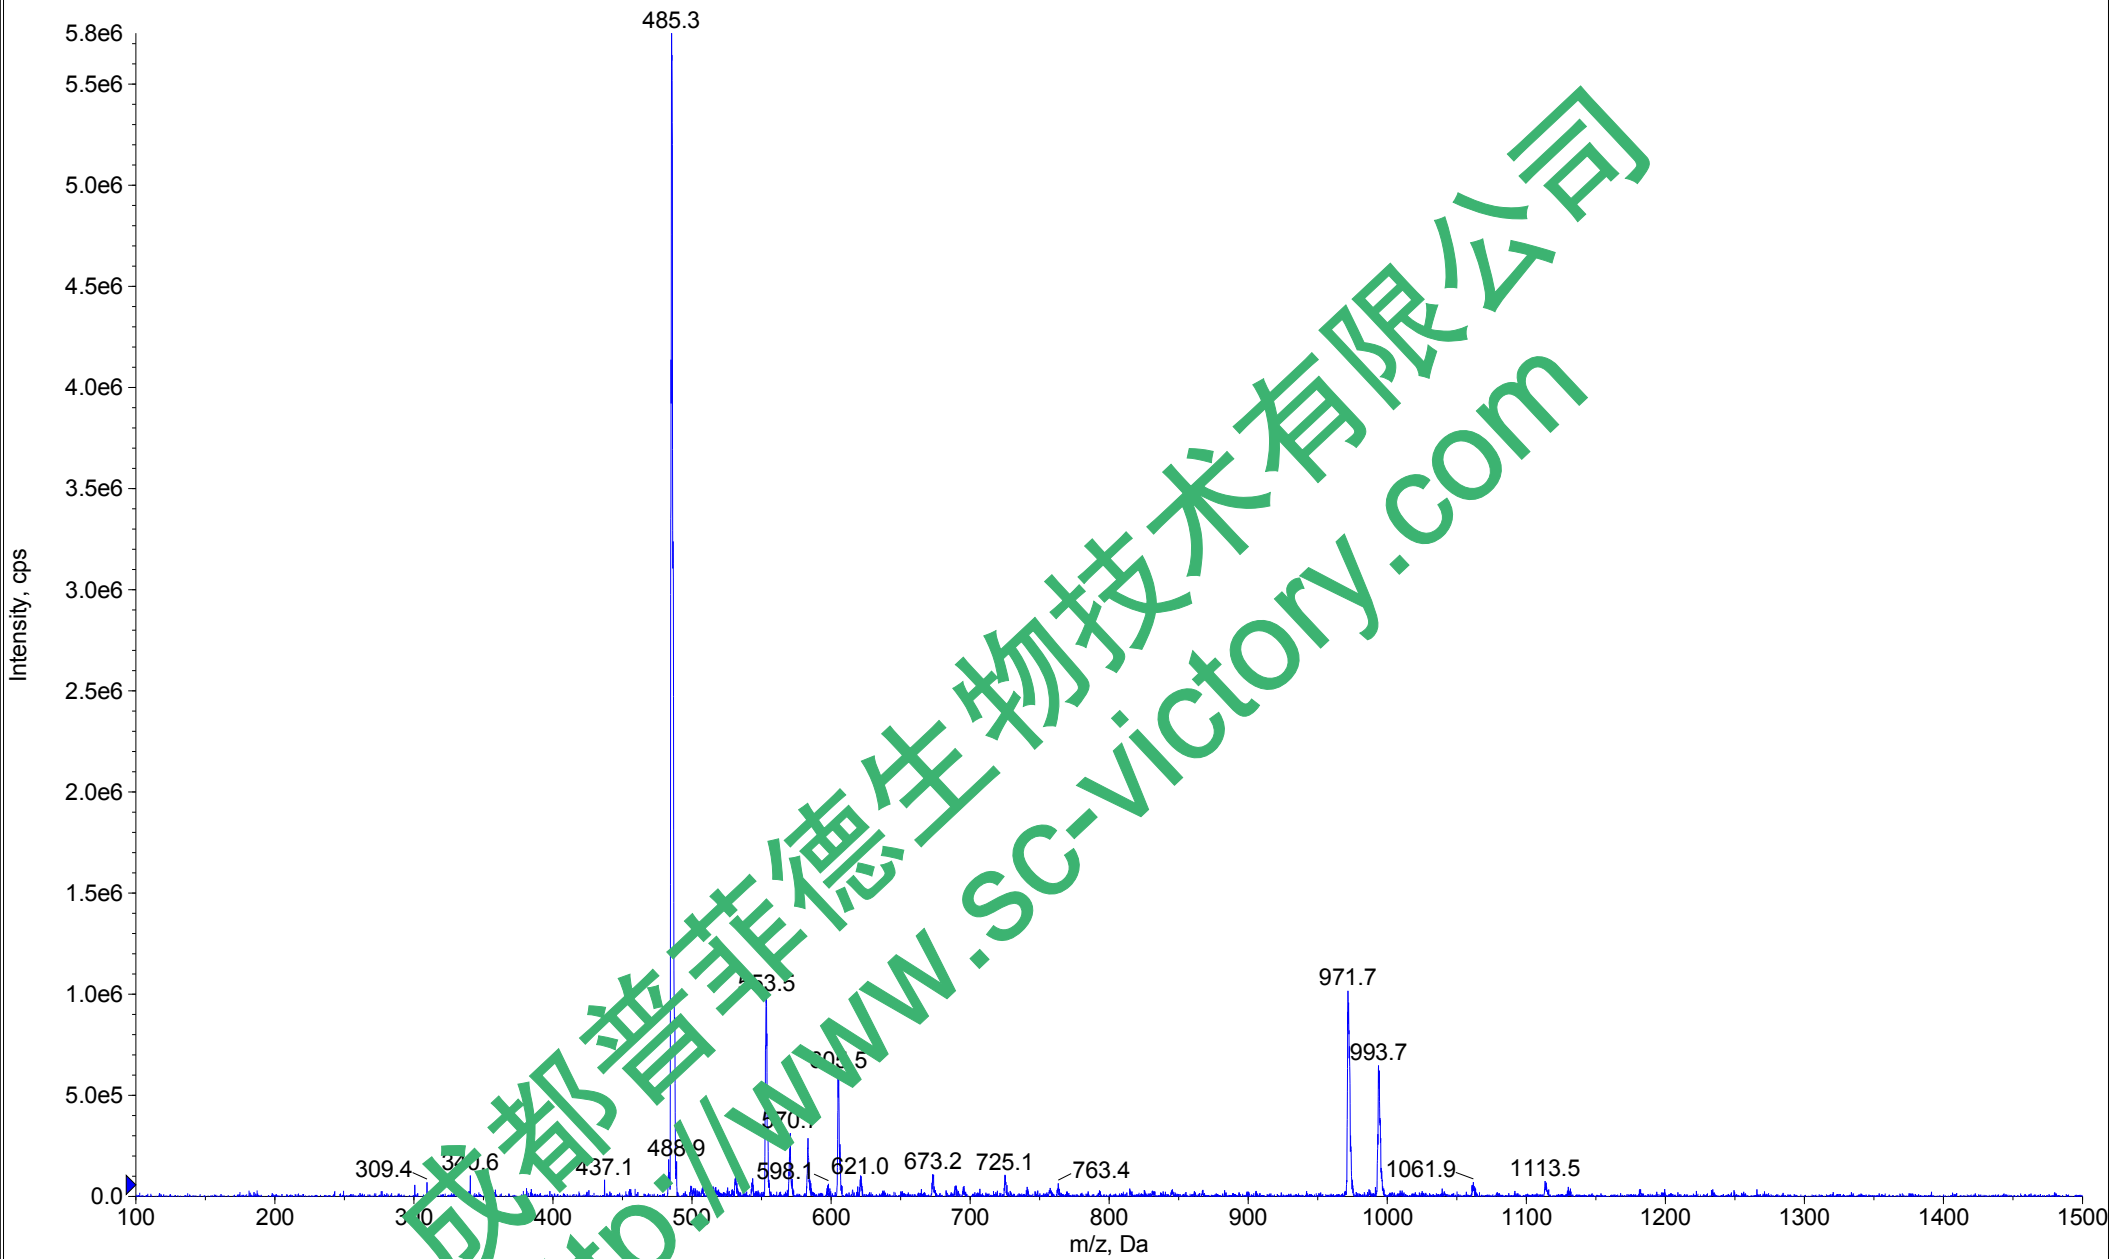

-Q1: 3.843 to 3.943 min from Sample 10 (tumosuan2#) of DataSET1.wiff (Turbo Spray), subtracted (0.134 to 0.368 min)

Max. 5.8e6 cps

成都普菲德生物科技有限公司
http://www.sc-victory.com